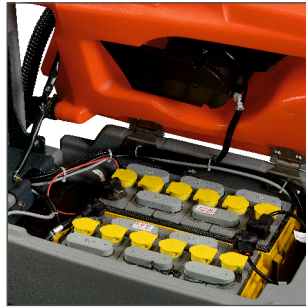

ADDING VALUE

Superior technology for cleaning

RootsScrub B 4550

Battery Operated Automatic Scrubber Drier

B 4550

Extremely maneuverable, compact,
easy to operate, 1800 m² cleanliness/hour

Roots -
Perfect from
product
to service

RootsScrub B 4550 up to 2,000 m² cleanliness/hour.

- Easy guidance, excellent steering and high degree of maneuverability
- Self propelled
- Optimum vacuuming of dirt water even when negotiating corners thanks to the straight squeegee with spring suspension
- Brush exchange at the press of a button
- Excellent view of the control panel
- Optimum view of the working area and protruding brush head
- Easy cleaning of aisles & corners
- Squeegee lips can be exchanged without tools
- Extremely tough
- Service friendly
- Non-corrosive, robust rotomould tanks are resistant to damage
- Off board charger available as standard
- Easy access to all components

Ergonomic handle for operators of any height. Excellent view of the area to be cleaned. Soft touch buttons for selection of operation. LCD panel with display of hour meter, battery level.

Large capacity battery pack

Professional self levelling Squeegee Ensuring Excellent performance

Brushes can be changed quickly without the need for any tools at the push of a button.

Description	Units	Values
Scrubbing width	mm	500
Effective Suction Width	mm	850
Theoretical area coverage	m ² /h	2000
Working Speed, up to	km/h	4
Battery Rating	V / Ah	12/96
Airflow rate	L/sec	28
Vacuum Pressure	mm of H ₂ O	1087
Power Supply	V	24
Total Power	W	1000
Brush Motor	W	720
Vacuum Motor power	W/A	420/18
No. of brushes	No.	1
Diameter of brush	mm	500
Brush Speed	rpm	180
Brush load	kg	25
Fresh water tank	L	45
Dirty water tank	L	45
Dimensions (L x W x H)	mm	1360 x 545 x 1140
Total Weight Empty/with battery	kg	82/200
Total Weight ready to Operate	kg	250