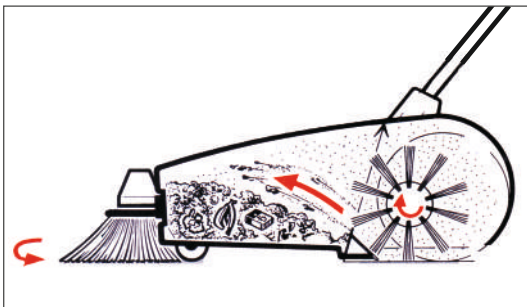

#### ANTI-WRAP TECHNOLOGY

The new innovative anti-wrap technology incorporated, prevents threads, wires and long thin materials to get wound on the brush shaft thus providing non-stop sweeping performance.

#### BRUSH ADJUSTMENT

The brush pressure adjustment knob and the brush pressure reading scale enables the optimum adaptation of the brushes to all floor conditions and types of dirt

#### SPLIT-HALF BRUSHES

The newly designed split-half brooms ensures easy replacement and cleaning of the brush and bristles.

The side broom sweeps dust and debris from corners, directly into the path of the wide main broom, which in turn flips the same into the large self collecting hopper.