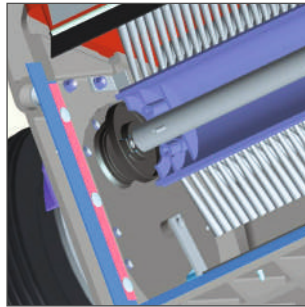

ANTI-WRAP TECHNOLOGY

The new innovative anti-wrap technology incorporated, prevents threads, wires and long thin materials to get wound on the brush shaft thus providing non-stop sweeping performance.