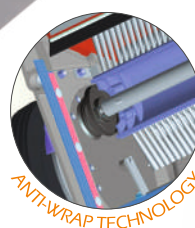

Roots Flipper+

Manual Sweeper