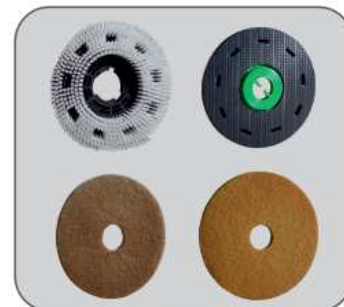

Roots SD 430

Single Disc Scrubber

SD 430

High torque belt driven with 165 rpm,
very quiet and vibration free

Roots -
Perfect from
product
to service

The SD 430's key features

- Robust chassis to handle the torque.
- Break proof plastic covers.
- Large non mark wheels for easy transportation.
- Molded all round bumpers to protect furniture or other objects.
- Powerful motor for high performance and efficiency.
- Belt drive transmission for noiseless & vibration free operation.
- Safety switch to prevent accidental start of the machine.
- Easy to use adjustable handle.
- Handle mounted water tank.
- Inbuilt cable holders to store away the cable when not in use.
- Variety of brushes and pads to suit different types of floors.

Adjustable handle to suit operator's of any height.

17 m of mains cable ensures a large operating radius.

The handle is equipped with safety switches.

Easy brush change mechanism.

TECHNICAL SPECIFICATION

Description	Unit	Values
Scrubbing width	mm	430
Power supply	V/Hz	230/50
Brush motor power	W	1300
Brush speed	rpm	165
Water tank capacity	L	10
Protection class		IPX4
Cable length	m	17
Dimensions (L x W x H)	mm	560 x 465 x 1230
Weight	kg	44

OPTIONAL ACCESSORIES

- Weight - 5 kg
- Shampooing Brush
- Silicon Carbide Brush
- Driving Disc/Pad Holder

Roots reserves the right to make any changes considered necessary for the purposes of improvement at any time or for any reason without prior notice, in line with its policy of continuous product development and progress.