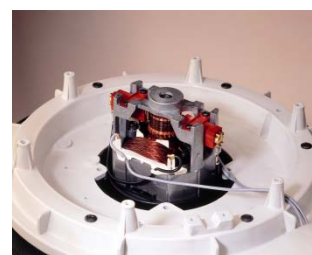

Typhoon 122 – Minimal maintenance and long lasting!

Combination nozzle ideal for both hard floors and carpets.

Long lasting low-speed motor.

TYPHOON

322/335

This machine is small but functional, **Typhoon 322** sucks dry or wet substances with ease. Its compact size allows you the mobility to pick up dirt and liquids from hard-to-reach areas where other machines cannot access. For a larger tank capacity of 35 litres, but with the same great performance, try the **Typhoon 335**.

Typhoon 322/335 – Highly versatile multi-purpose cleaners!

Various configurations possible for different cleaning jobs.

Ideal for any wet or dry cleaning application.

TYPHOON

590

It has a large 90 litre tank and a discharge hose that allows effortless emptying of tank, making it ideal for the largest cleaning jobs and where wide, open drainage is not available.

Typhoon 590 is constructed with handles and large sturdy wheels for easy movement.

Typhoon 590 – Huge, powerful yet user friendly!

Effective wet or dry pick up with fixed floor nozzle (optional).

Discharge hose allows effortless emptying of tank.