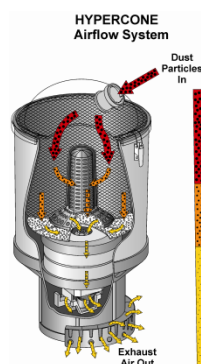

TYPHOON

Setting The Standards In Vacuum Cleaning

Typhoon meets your every commercial vacuuming need. Be it dry or wet cleaning, in venues as diverse as hotels, hospitals, workshops, construction sites, cinemas, function halls, shops, offices or even aircraft, there is a Typhoon vacuum cleaner just right for you.

✓ Environmentally Friendly

Low noise levels keep working conditions pleasant, while highly efficient multi-stage filters effectively separate dust from air before discharge.

✓ High Powered Performance

With 1000 watts in even the smallest model, Typhoon sucks up practically all dirt.

✓ Maximum Reliability

High quality materials and construction ensure long lasting durability.

✓ Purpose-Matched Accessories

Comprehensive standard accessories and wide range of additional options allow for tackling of any cleaning job.

TYPHOON 105

It is a backpack vacuum which have the heavyweight performer in a lightweight backpack allows easy cleaning of staircases, cinema seats, aircraft, buses, trains or even ceiling fans, air-vents, wall corners and dusty cupboard tops. Optimal cleaning performance is achieved with its Hypercone airflow systems.

Typhoon 105 – Pack a vacuum on your back!